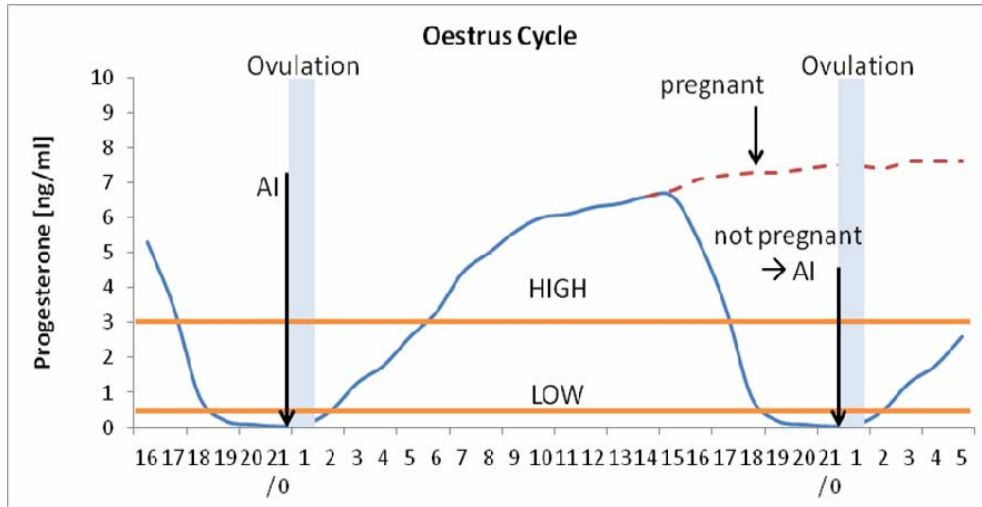

# BLOOD PROGESTERONE TEST

WAUPUN VETERINARY SERVICE  
 95 S HARRIS AVE SUITE 203  
 WAUPUN WI 53963

DATE  
 CLIENT

Figure 1: Progesterone levels during the oestrus cycle of a cow. AI should be performed when progesterone levels are low.

SAMPLE	ANIMAL #	P4 CONC	SAMPLE	ANIMAL#	P4
1			16		
2			17		
3			18		
4			19		
5			20		
6			21		
7			22		
8			23		
9			24		
10			25		
11			26		
12			27		
13			28		
14			29		
15			30		